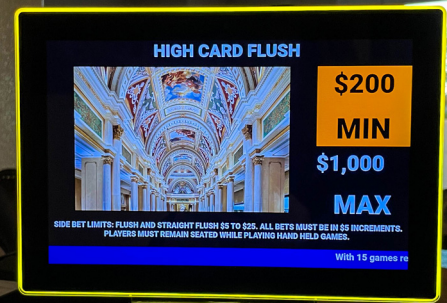

CSSLCD10

PEACOCK

MIN/MAX/MEDIA TABLE LIMIT DISPLAY

**SLEEK, FAST PROCESSOR
& BRIGHT LCD SCREEN**

OPTIONAL SCROLLING MESSAGE FEATURE
FOR LIVE SPORTS, SCORES, NEWS & MORE!

ACTUAL SIZE: 10" X 5 1/4" X 1"

CASINO SUPPLIES & SERVICES, INC.
JOHN DISTEFANO

PHONE: 702.808.0965

🌐 CSSLV.COM

✉️ CSSNV@COX.NET

CSSLCD10 PEACOCK

MIN/MAX/MEDIA TABLE LIMIT DISPLAY

DISPLAY FEATURES

SLEEK DESIGN

DISPLAY: 10" x 5 1/4" x 1"

POLE: 4"

POWER: 110V

BRIGHT & FAST DISPLAY

- Anti-glare LCD Screen
- WI-FI & Ethernet compatible
- Manually add content options
- Custom presets for game titles, rules, colors and bets
- Colored bezel matches min bet
- Display JPEG's & PNG's
- Upload HD MP4's & AVI's
- Standby features for displaying & looping advertisements when game isn't in play
- Easy uploads to advertise games, restaurants, concerts & more
- Easy access to manage all media through a private account
- High speed processor
- Genesis/Bravo compatible